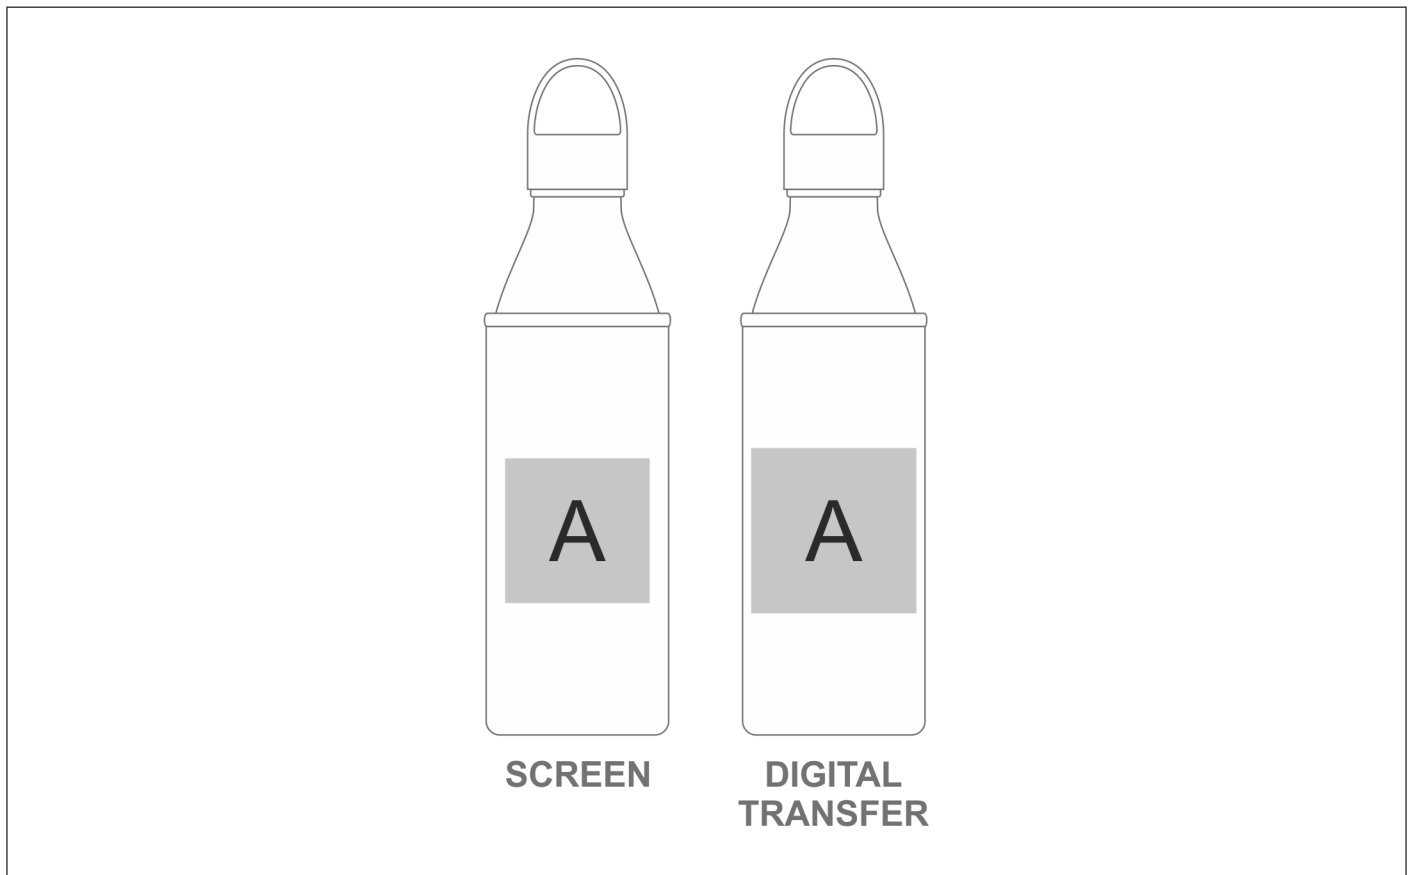

GF-KS-1000-B

Kooshty Big Swing Neo Glass Water
Bottle – 850ml

Need to know:

- Includes 1-Colour, 1-Position Screen Print (setup fees apply)

Branding Options:

Position A

1. Screen Print (SB)
1 Colour
Size: 70mm wide x 70mm high

2. Digital Direct Transfer (DDT-D)
Full Colour
Size: 74mm wide x 80mm high

3. Digital Direct Transfer (DDT-A)
Full Colour
Size: 80mm wide x 80mm high